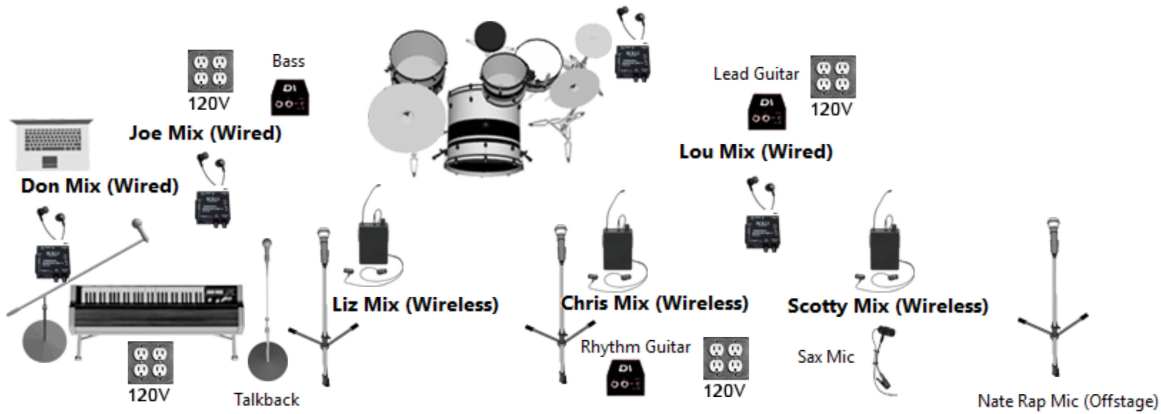

DADDY POP WEDDING

Johnny Mix (Wired)

<p>Daddy Pop Mic/Line Input List</p> <ol style="list-style-type: none"> 1. Kick 2. Snare 3. HiHat 4. Tom 1 5. Floor Tom 6. Bass - XLR 7. Lead Guitar - XLR 8. Rhythm Guitar - XLR 	<ol style="list-style-type: none"> 9. Sax Wireless Mic 10. Synth L - XLR 11. Synth R - XLR 12. Don Vox - Wired Mic 13. Liz Vox - Wireless Mic 14. Chris Vox - Wireless Mic 15. Nate Rap - Wireless Mic 16. Talkback - Wired Mic 17. Laptop - XLR 	<p>Sound Company Provides:</p> <ul style="list-style-type: none"> - 2 Wireless Mics (Liz, Nate) - 3 Boom Stands (Don, Liz, Talkback), 2 straight stands - Drum Mics - All Cables - PA with subs and tops - 32 channel digital board with - 8 separate mixes, 	<ul style="list-style-type: none"> - Router so band can control IEM mixes from stage. <p>Band Provides:</p> <ul style="list-style-type: none"> - All IEM monitors - 2 Wireless Mics (Chris, Sax) - 2 Wired Mics (Don, Talkback) - 3 DI Boxes for Bass, & 2 Guitars. 		
---	---	---	--	--	--