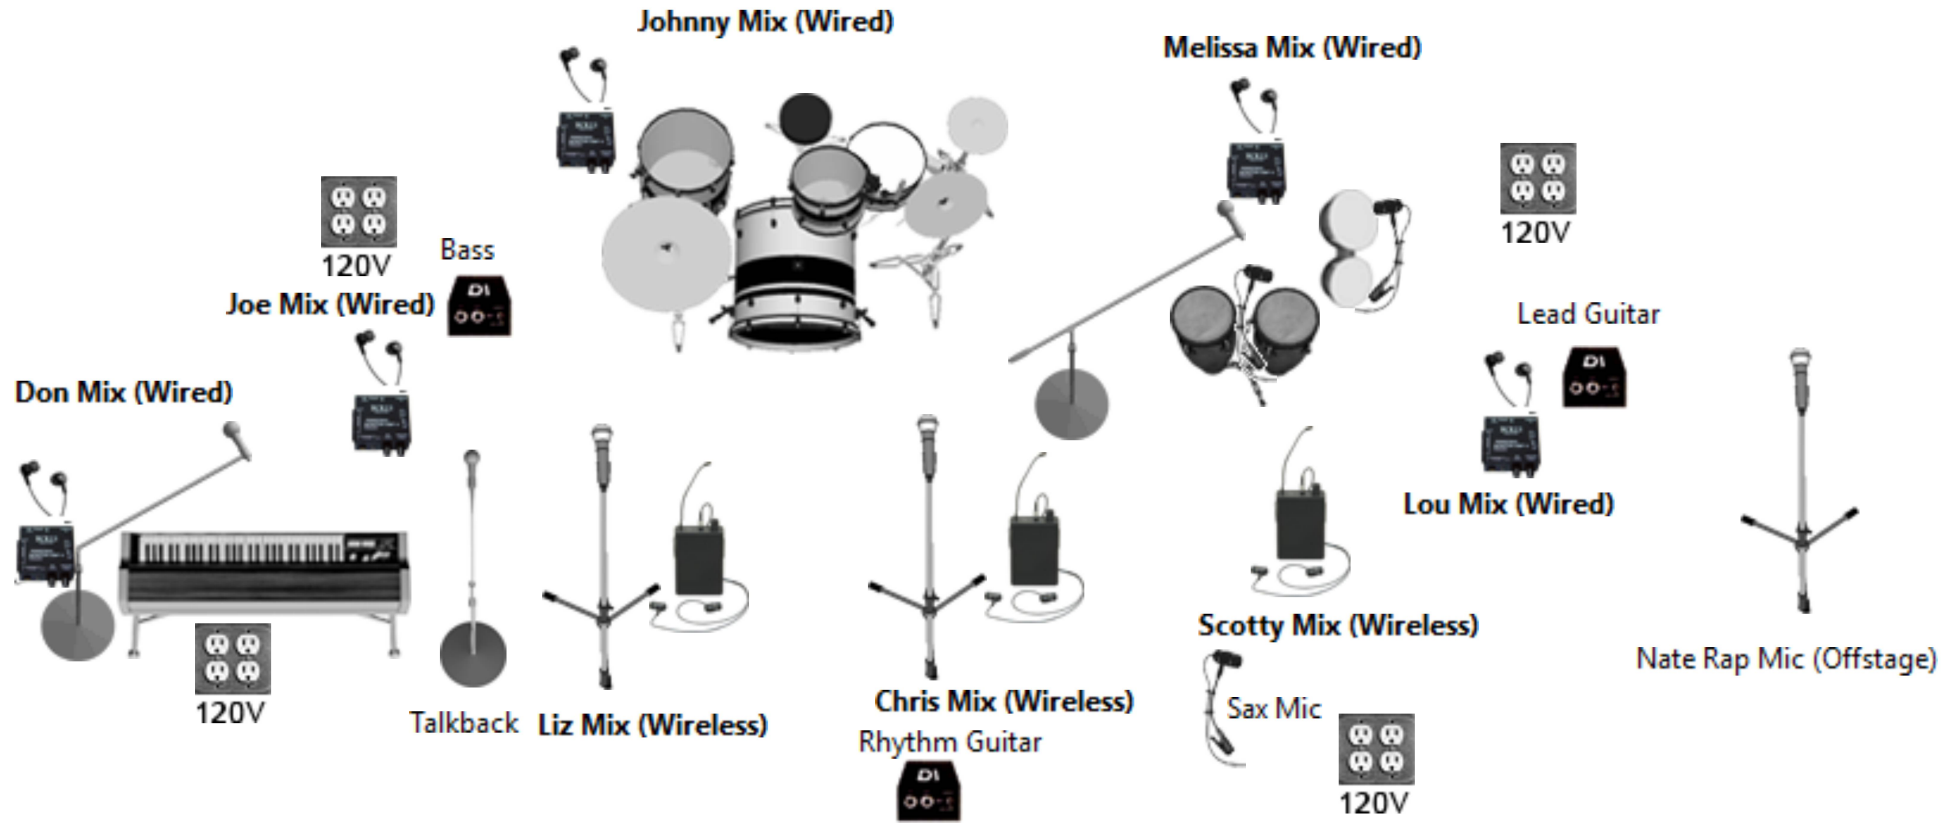

DADDY POP 9 PIECE

Daddy Pop Mic/Line Input List

1. Kick
2. Snare
3. HiHat
4. Tom 1
5. Floor Tom
6. Split Conga Mic
7. Split Bongo Mic
8. Bass - XLR

9. Lead Guitar - XLR
10. Rhythm Guitar - XLR
11. Sax - Wireless Mic
12. Synth L - XLR
13. Synth R - XLR
14. Don Vox - Wired
15. Liz Vox - Wireless
16. Chris Vox - Wireless
17. Melissa Vox - Wireless

18. Nate Rap - Wireless
19. Talkback Mic - Wired

Sound Company Provides:
 - 2 Wireless Mics (Liz, Nate)
 - 1 Wired Mic (Melissa)
 - 4 Boom Stands (Don, Liz, Melissa, Talkback), 2 straight stands

- Drum & Percussion Mics
- All Cables
- PA with subs and tops
- 32 channel digital board with -
- 8 seperate mixes,
- Router so band can control IEM mixes from stage.

Band Provides:

- All IEM monitors
- 2 Wireless Mics (Chris, Sax)
- 2 Wired Mics (Don, Talkback)
- 3 DI Boxes for Bass, & 2 Guitars.